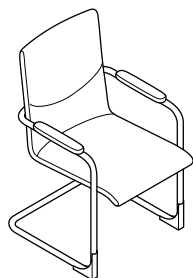

DIREZIONALI - EXECUTIVE

AQABA GUEST CHAIR

AQOFX

L: 680
P: 680
HT: 950/1070
HS: 420/540
HB: 620/740

AQ05X

L: 680
P: 680
HT: 950/1070
HS: 420/540

AQ2VL

L: 560
P: 640
HT: 910
HS: 450
HB: 630

SEDILE SEAT

Regolabile in altezza
Height adjustable
Réglable en hauteur
Altura regulables

APPOGGIO BRACCIOLO IMBOTTITO E RIVESTITO UPHOLSTERED ARM-CAPS

FINITURE IN ALLUMINIO ALUMINIUM FINISHES

Lucido
Polished
Poli
Pulido