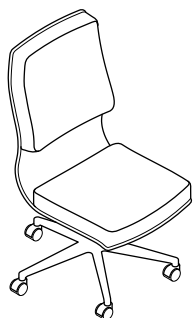

DIREZIONALI - EXECUTIVE

AQABA GUEST CHAIR

AQOFX

L: 680
P: 680
HT: 950/1070
HS: 420/540
HB: 620/740

AQ05X

L: 680
P: 680
HT: 950/1070
HS: 420/540

AQ2VL

L: 560
P: 640
HT: 910
HS: 450
HB: 630

SEDILE SEAT

Regolabile in altezza
Height adjustable
Réglable en hauteur
Altura regulables

APPOGGIO BRACCIOLO IMBOTTITO E RIVESTITO UPHOLSTERED ARM-CAPS

FINITURE IN ALLUMINIO ALUMINIUM FINISHES

Lucido
Polished
Poli
Pulido